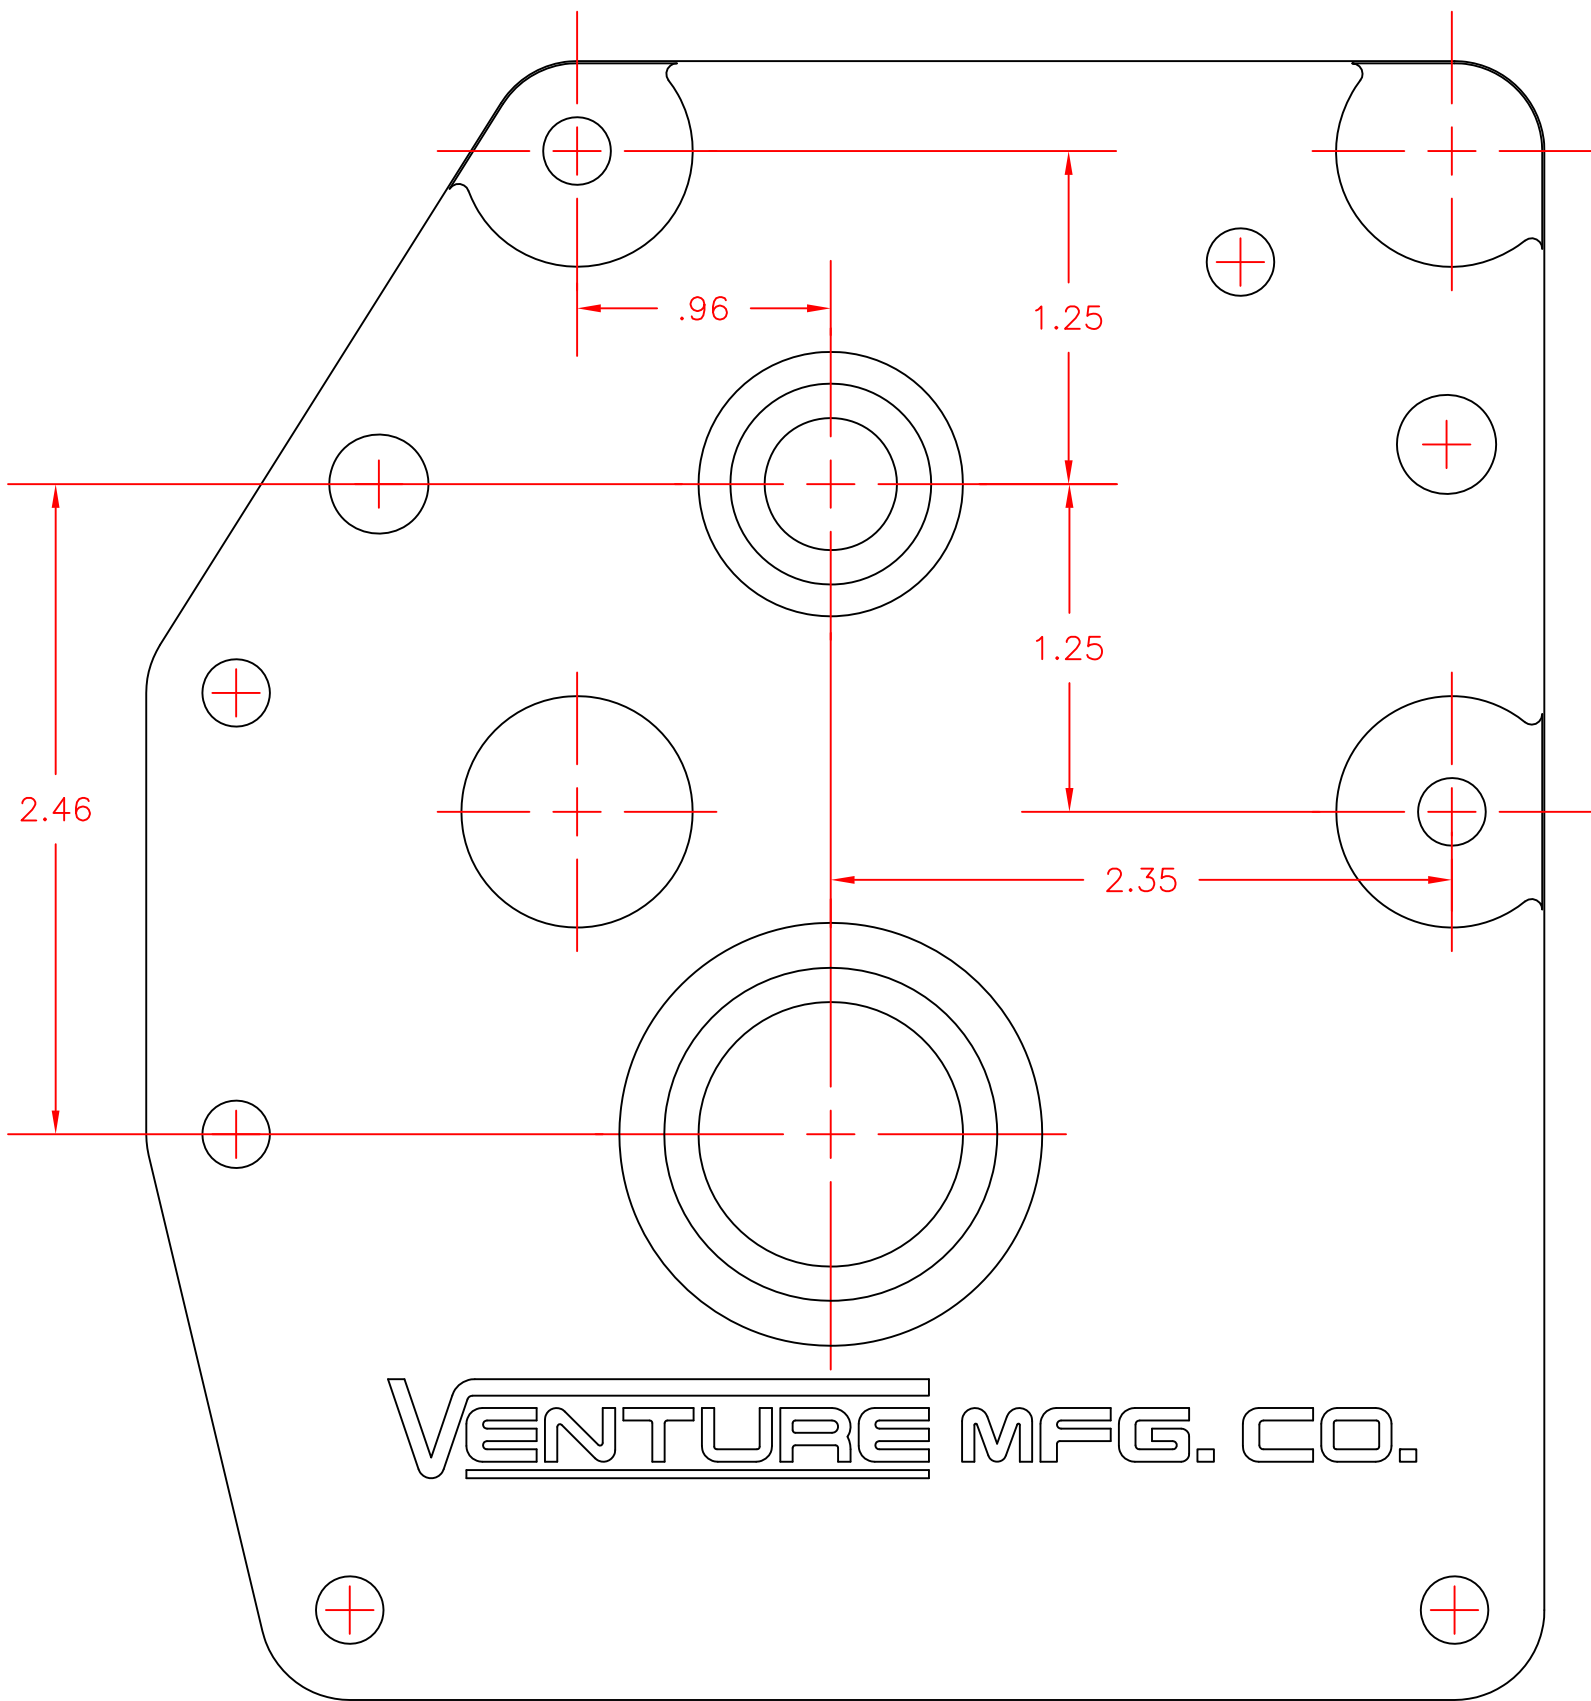

990 SERIES REDUCTION BOX  
3 TO 1 RATIO  
MAX. INPUT TORQUE = 20 FT-LBS

REV	DATE	BY	CHK
1			
<b>VENTURE MFG. CO.</b>			
DA-490			
40 A			

VENTURE MFG. CO.